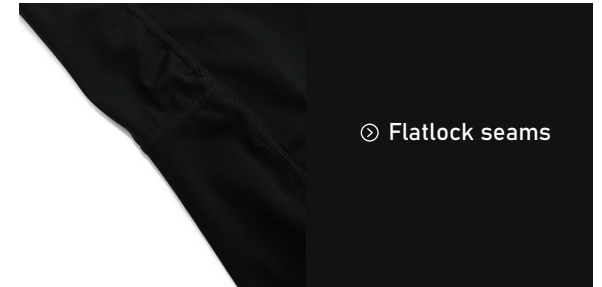

see more: <https://ecyker.com/products/accessories>

Accessories

Knee Warmers

④ 3D laser cut white silicone logo on the side of the knee

④ Flatlock seams

④ Non-slip silicone gripper at the hem of the knee

④ Heat press size label inside of the warmer