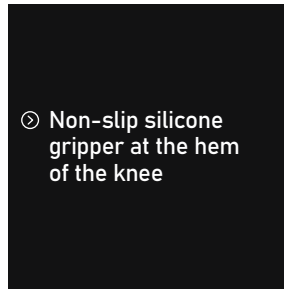

Accessories

Leg Warmers

⌚ Light compression for muscle support and excellent fit

⌚ Non-slip silicon leg grippers

⌚ A zipper with reflective trims at the hem of the leg for easy wearability and visibility

⌚ 3D laser cut white silicone logo on the side of the leg

see more: <https://ecyker.com/products/accessories>

Accessories

Knee Warmers

④ 3D laser cut white silicone logo on the side of the knee

④ Flatlock seams

④ Non-slip silicone gripper at the hem of the knee

④ Heat press size label inside of the warmer