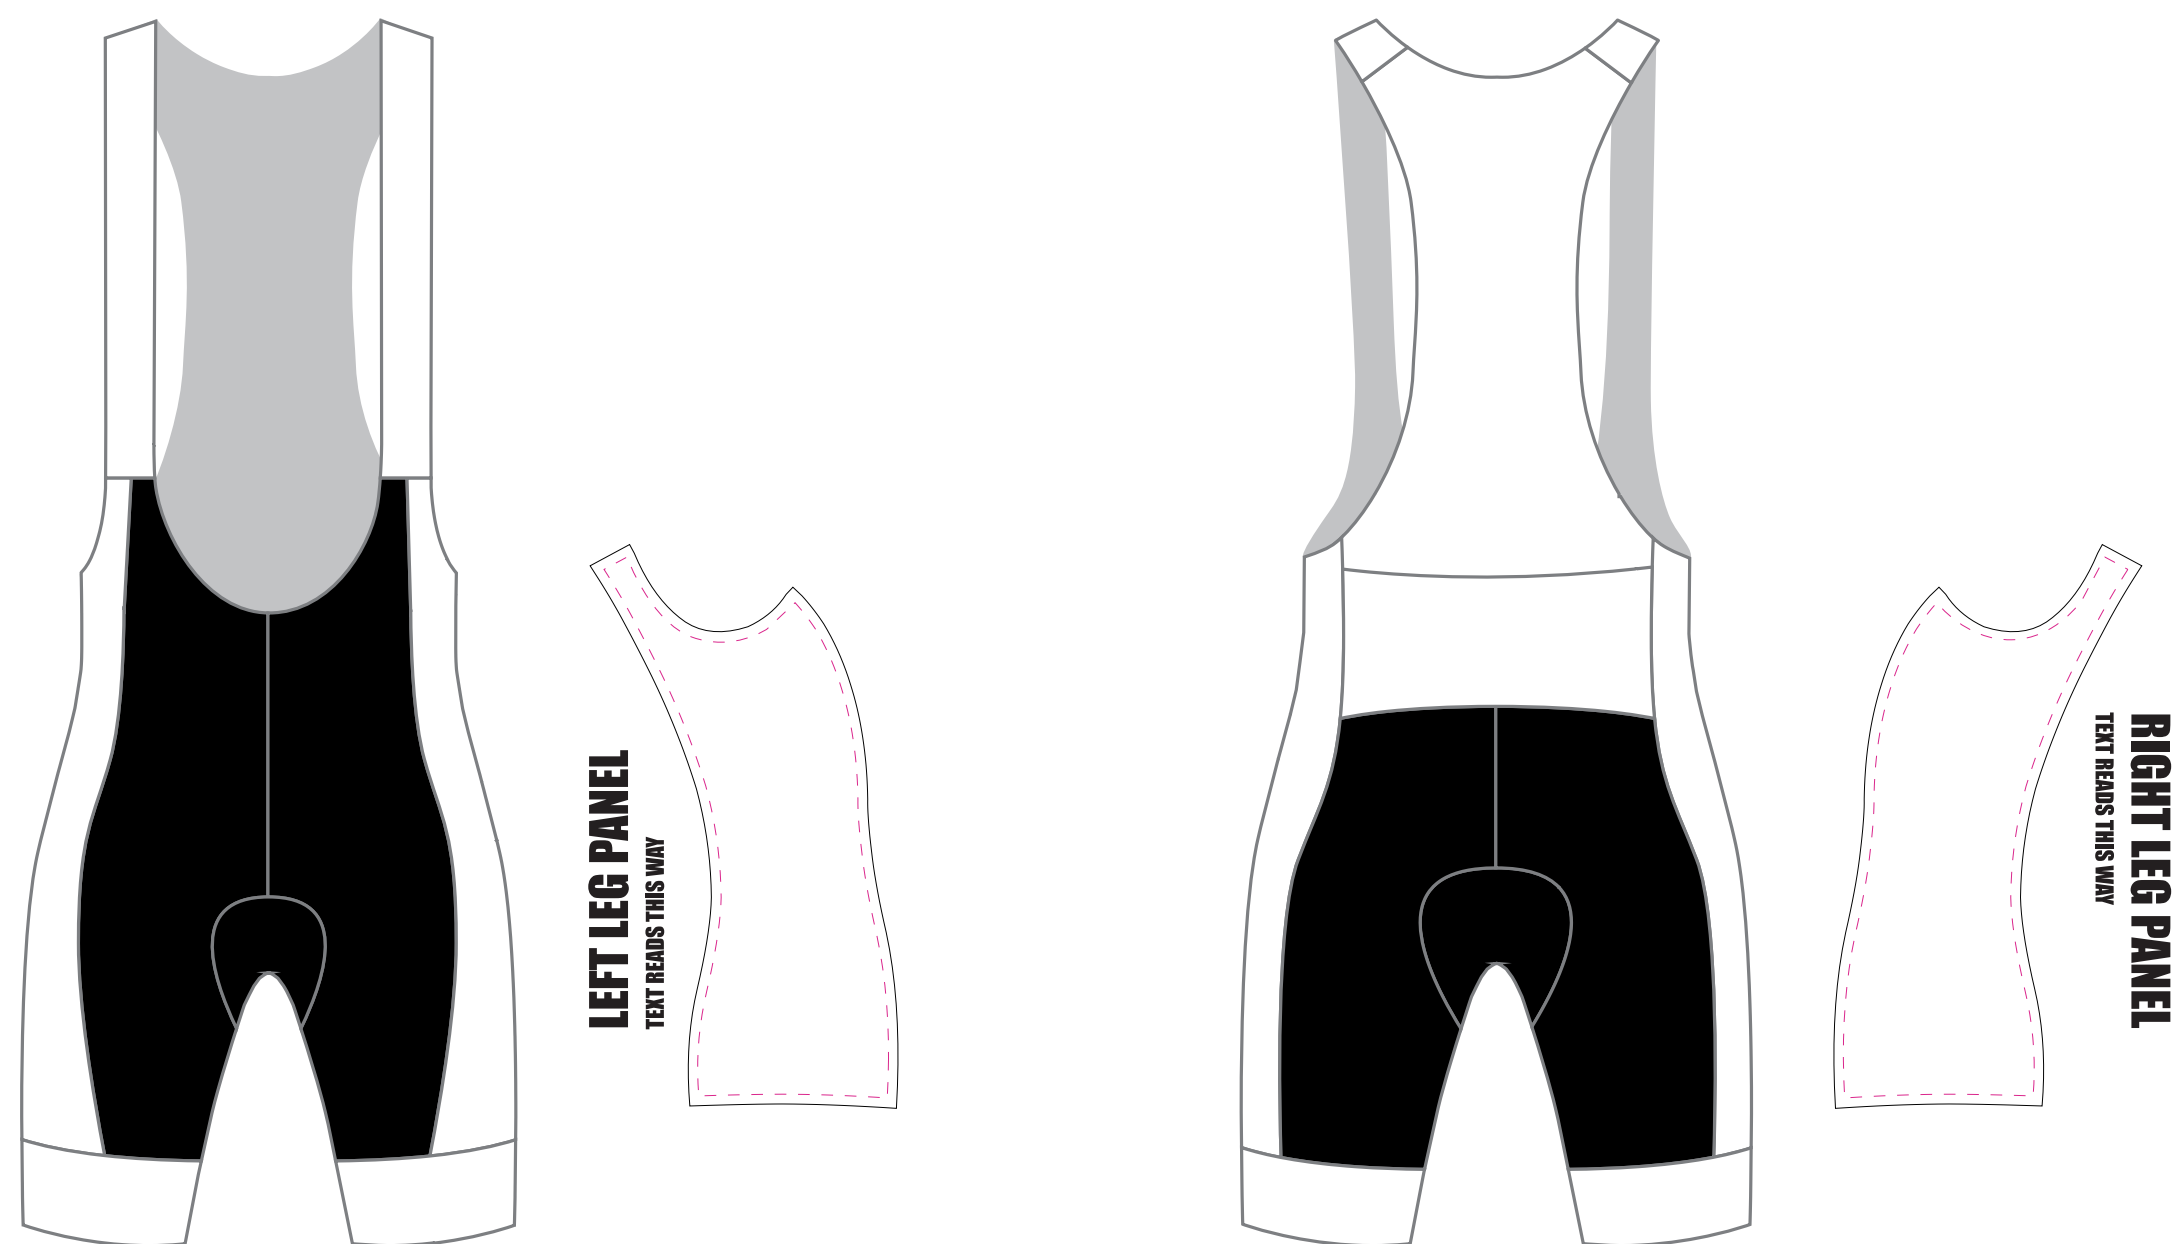

NAME: MEN'S BIB SHORTS

DATE:

ARTIST:

CLUB

COLOR SWATCHES (PMS/CMYK)

- P0001
- P0002
- P0003
- P0004
- P0005
- P0006

ATTENTIONS

**COLORS ON SCREEN MAY BE DIFFERENT FROM COLORS ON ACTUAL FABRIC.
PLEASE REFERANCE A COMPANY COLOR PALETTE TO SEE A CLOSER REPRESENTATION.**