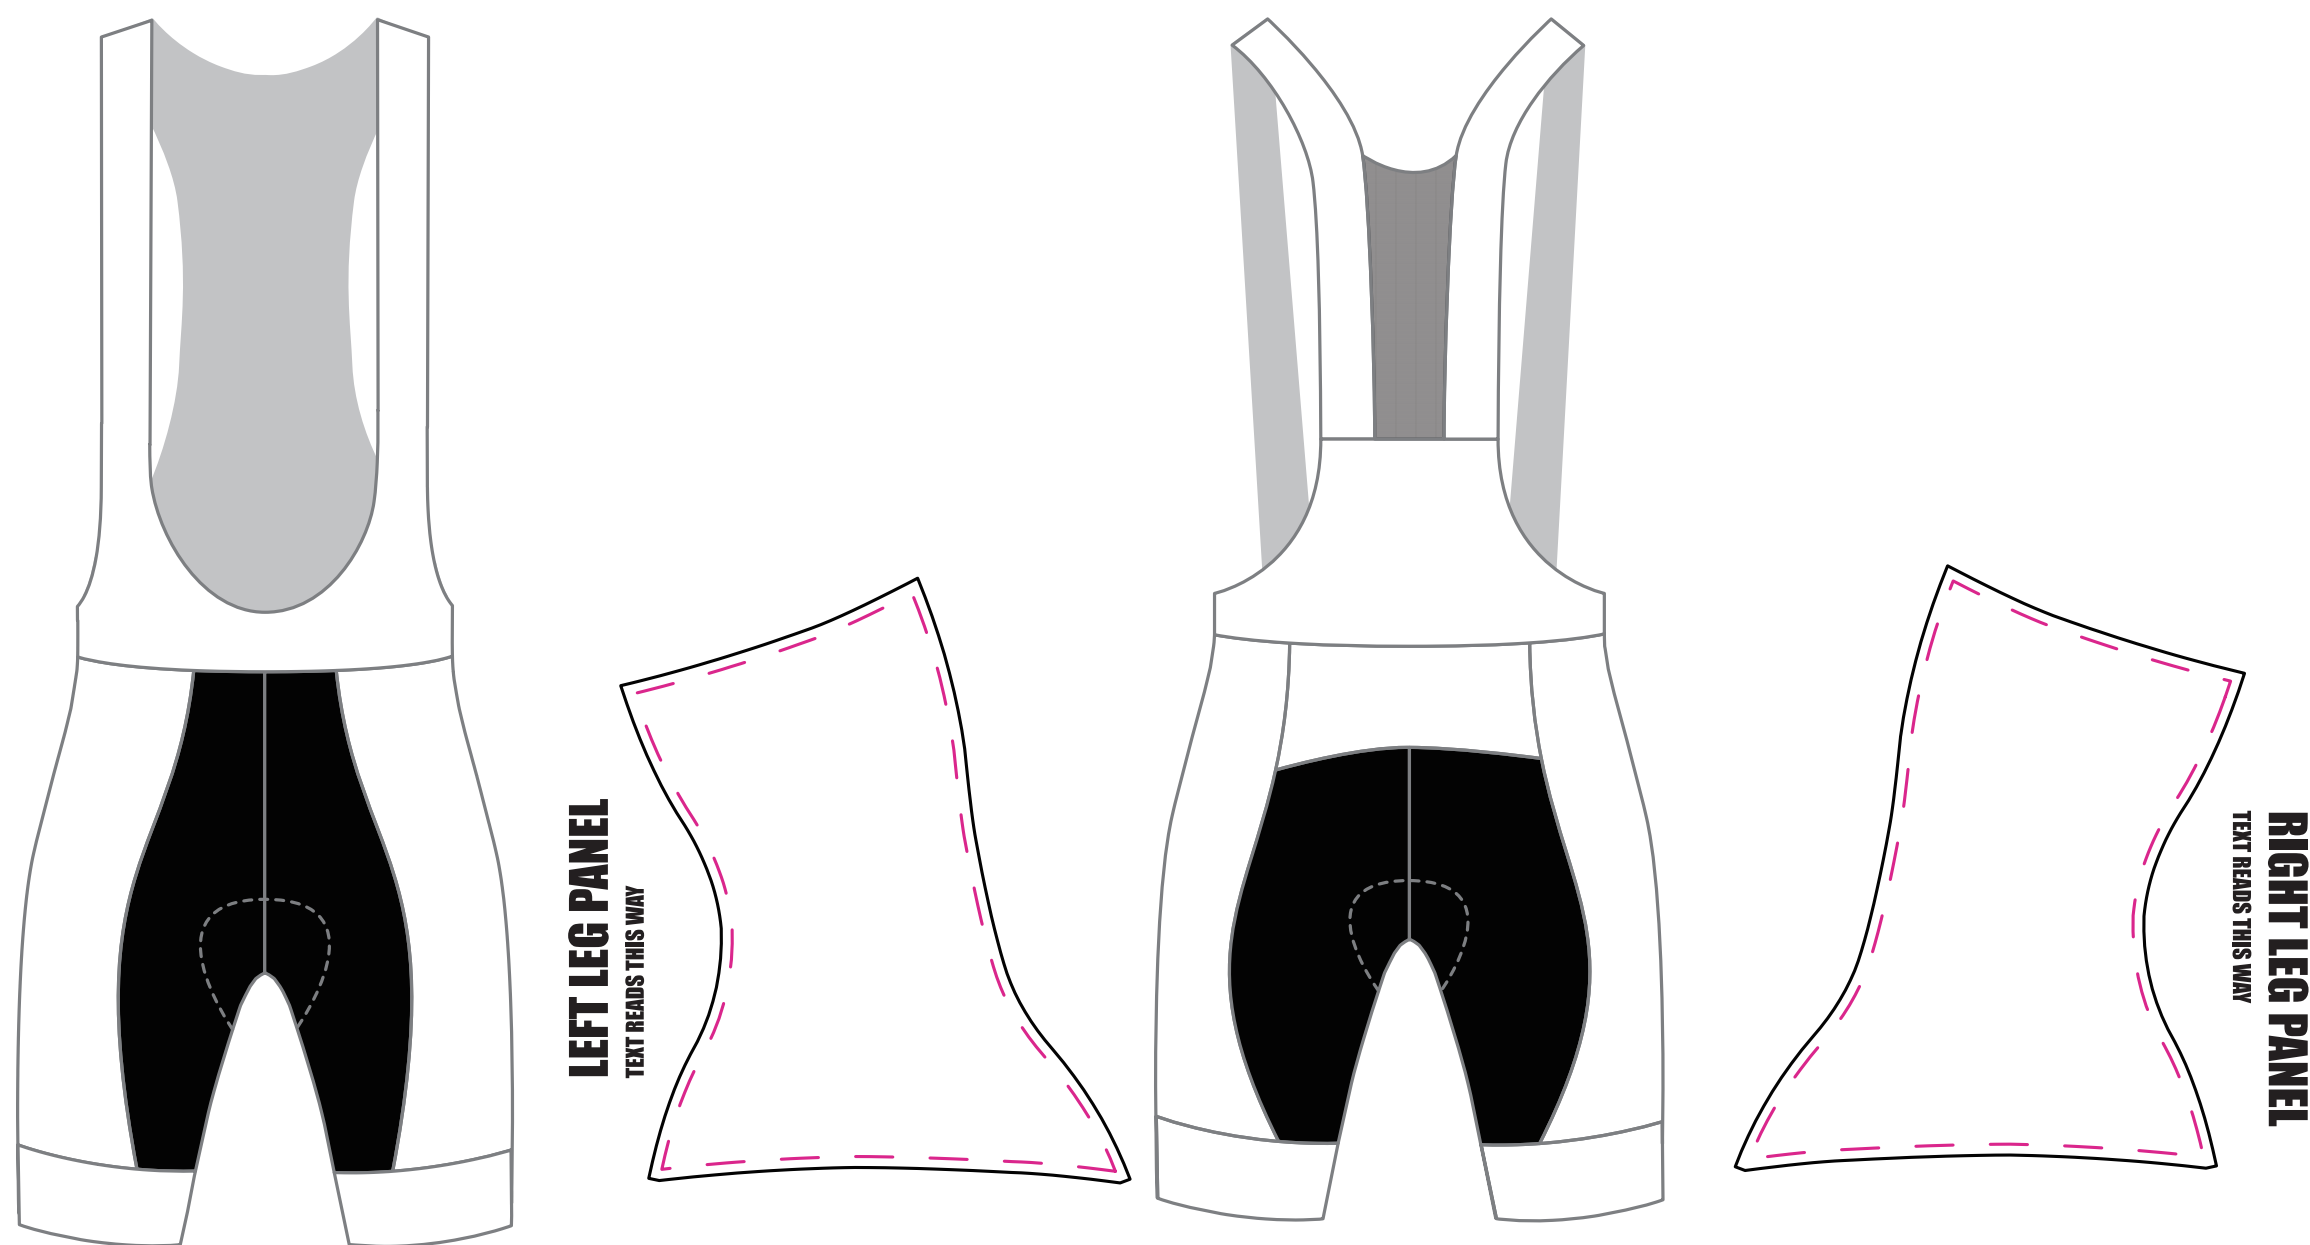

# NAME: MEN'S BIB SHORTS

DATE:

ARTIST:

CLUB