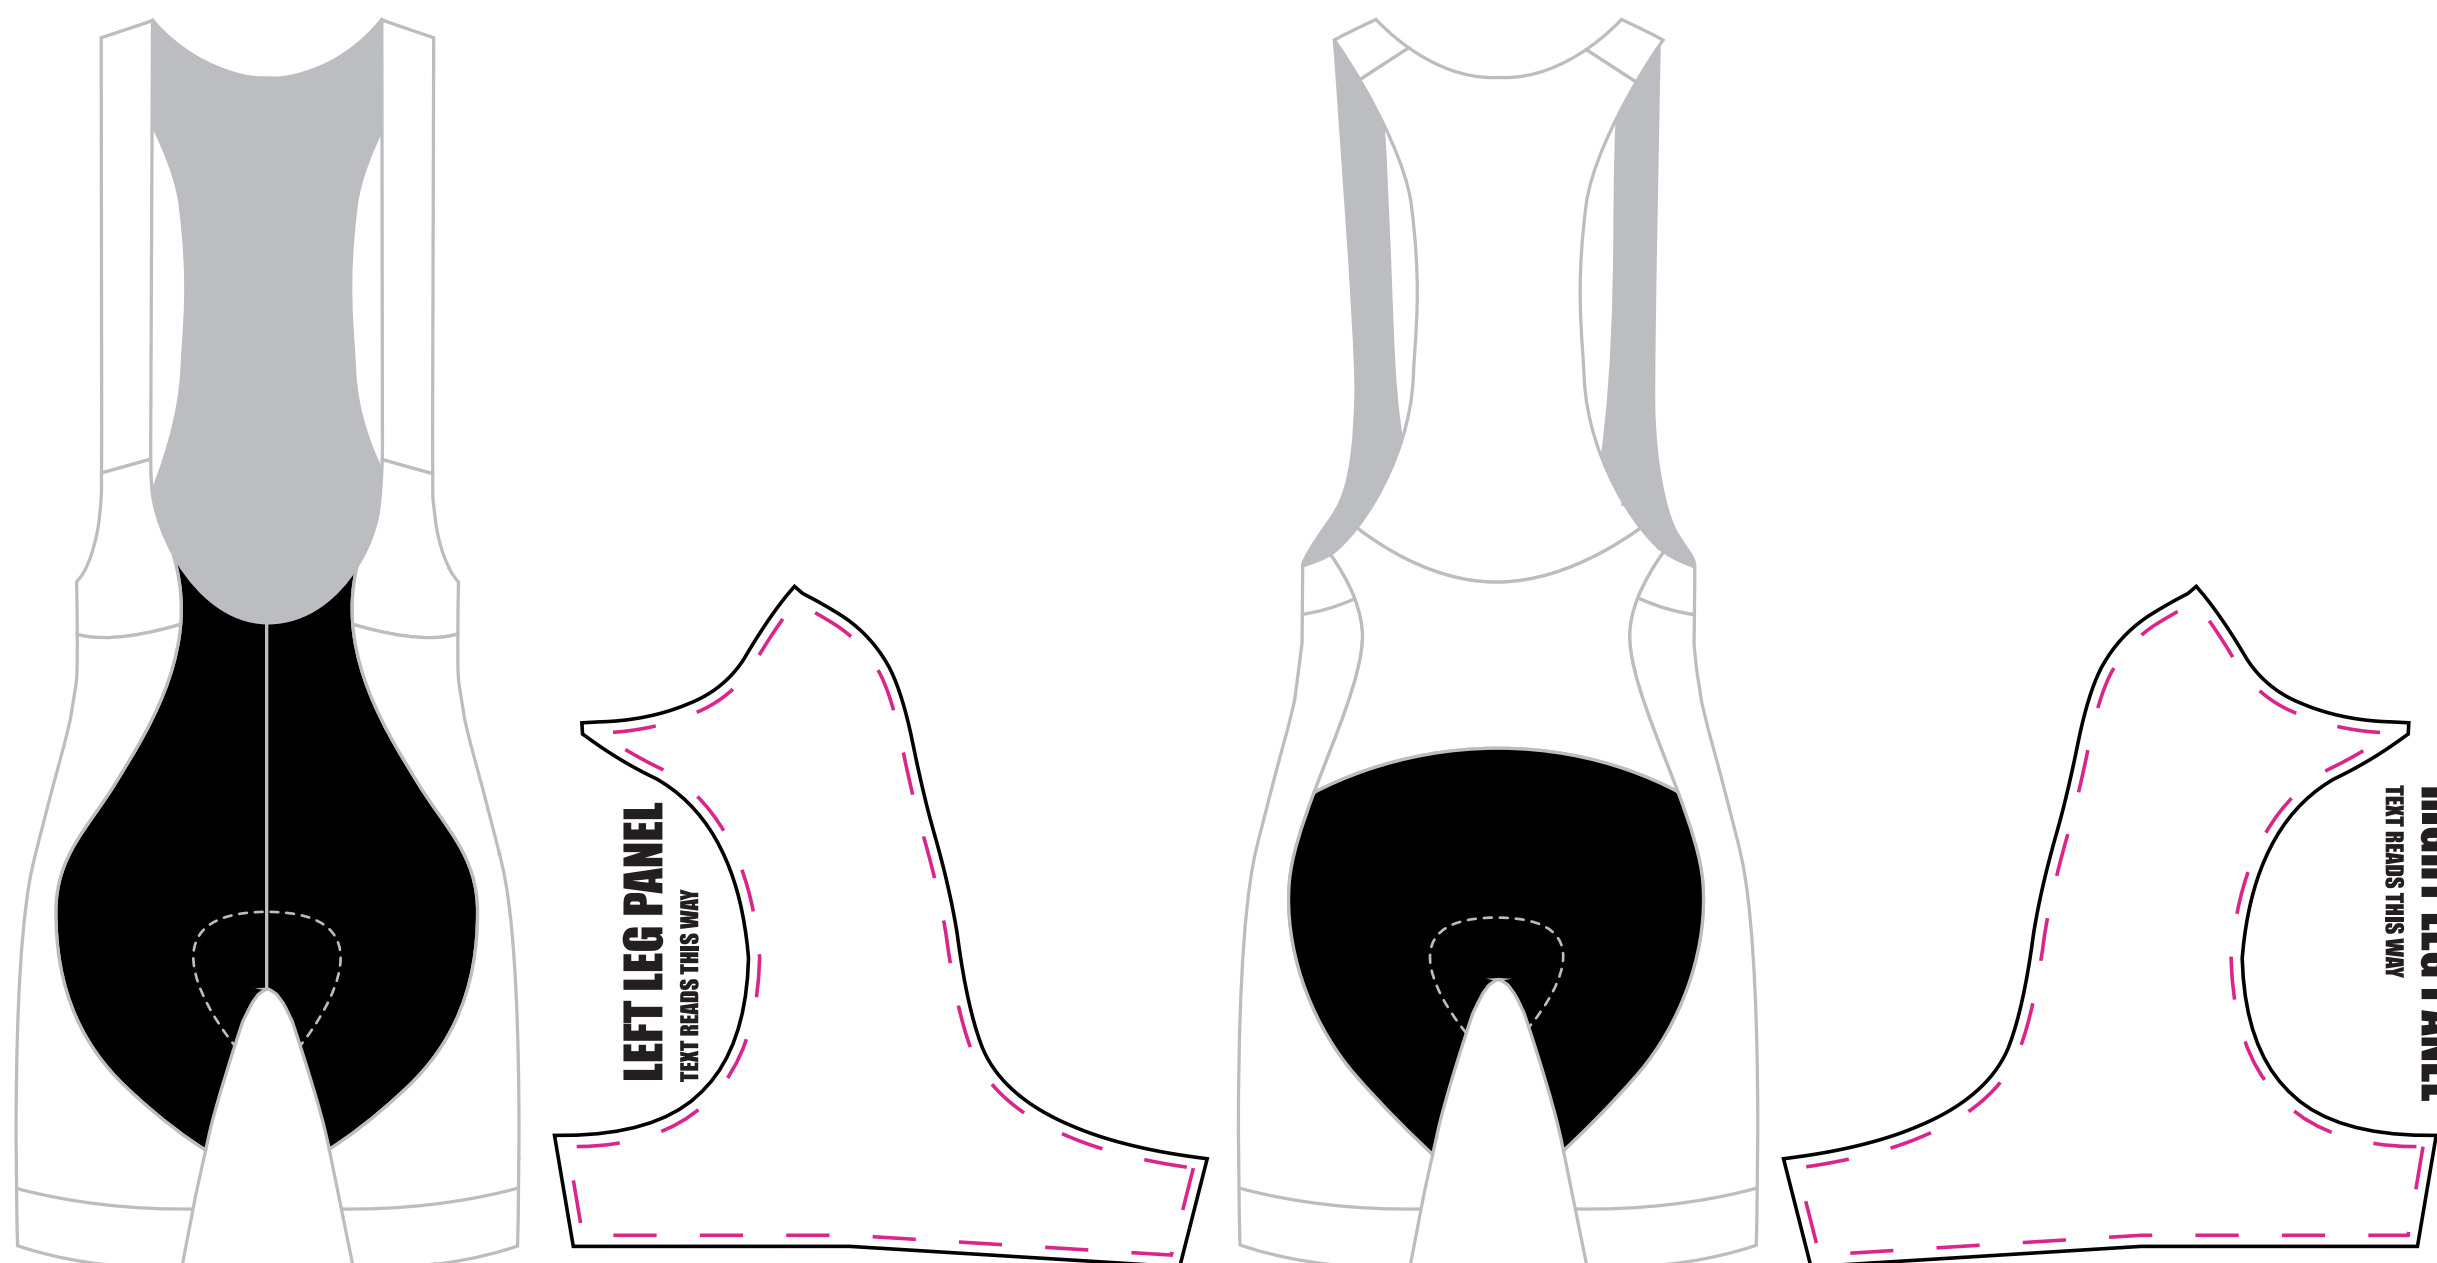

NAME: MEN'S BIB SHORTS

DATE:

ARTIST:

CLUB

COLOR SWATCHES (PMS/CMYK)

- P0001
- P0002
- P0003
- P0004
- P0005
- P0006

ATTENTIONS

**COLORS ON SCREEN MAY BE DIFFERENT FROM COLORS ON ACTUAL FABRIC.
PLEASE REFERANCE A COMPANY COLOR PALETTE TO SEE A CLOSER REPRESENTATION.**

V. 01