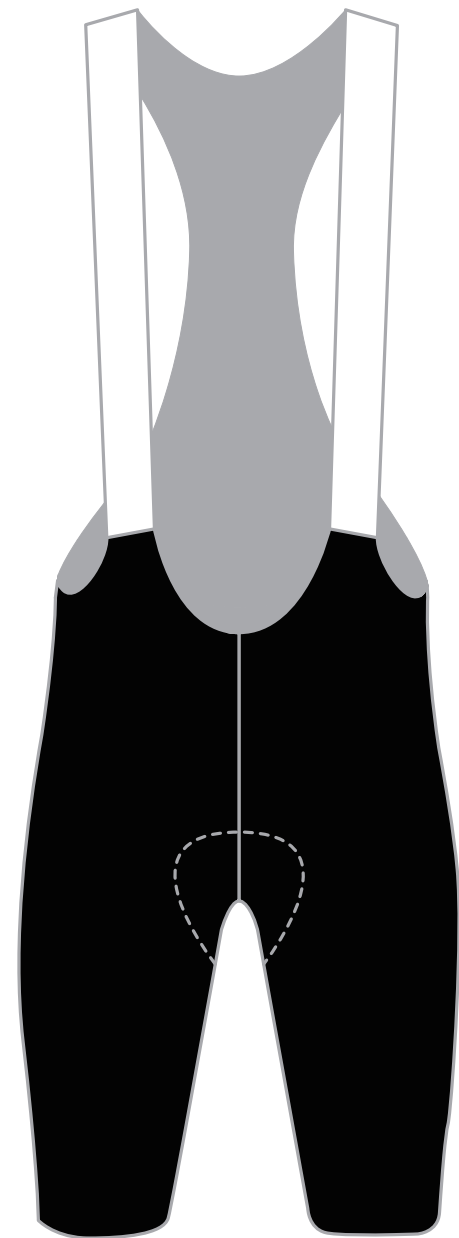

NAME: MEN'S BIB SHORTS

DATE:

ARTIST:

PRO

LEFT LEG PANEL
TEXT READS THIS WAY

RIGHT LEG PANEL
TEXT READS THIS WAY

COLOR SWATCHES (PMS/CMYK)

- P0001
- P0002
- P0003
- P0004
- P0005
- P0006

ATTENTIONS

**COLORS ON SCREEN MAY BE DIFFERENT FROM COLORS ON ACTUAL FABRIC.
PLEASE REFERANCE A COMPANY COLOR PALETTE TO SEE A CLOSER REPRESENTATION.**

V. 01