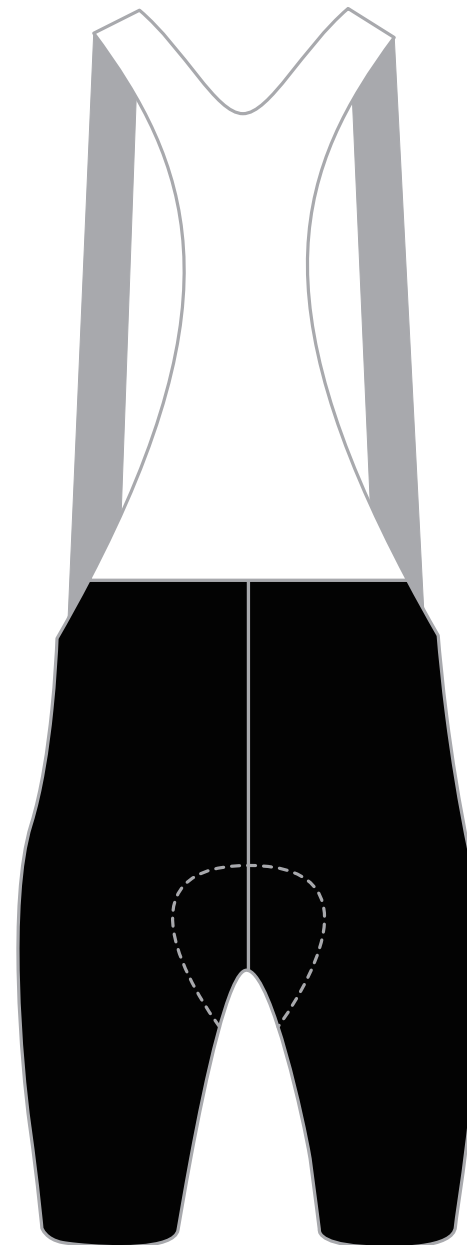

NAME: MEN'S BIB SHORTS

DATE:

ARTIST:

PRO

LEFT LEG PANEL
TEXT READS THIS WAY

RIGHT LEG PANEL
TEXT READS THIS WAY

COLOR SWATCHES (PMS/CMYK)

- P0001
- P0002
- P0003
- P0004
- P0005
- P0006

ATTENTIONS

**COLORS ON SCREEN MAY BE DIFFERENT FROM COLORS ON ACTUAL FABRIC.
PLEASE REFERANCE A COMPANY COLOR PALETTE TO SEE A CLOSER REPRESENTATION.**

V. 01