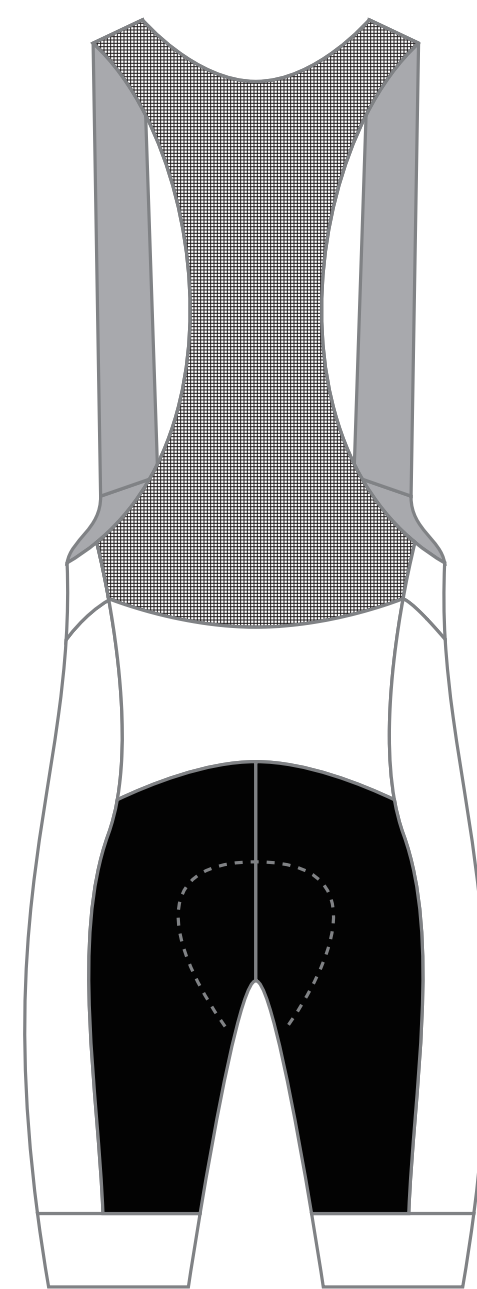

NAME: MEN'S BIB SHORTS

DATE:

ARTIST:

PRO

LEFT LEG PANEL
TEXT READS THIS WAY

RIGHT LEG PANEL
TEXT READS THIS WAY

COLOR SWATCHES (PMS/CMYK)

P0001

P0002

P0003

P0004

P0005

P0006

ATTENTIONS

**COLORS ON SCREEN MAY BE DIFFERENT FROM COLORS ON ACTUAL FABRIC.
PLEASE REFERANCE A COMPANY COLOR PALETTE TO SEE A CLOSER REPRESENTATION.**

V. 01