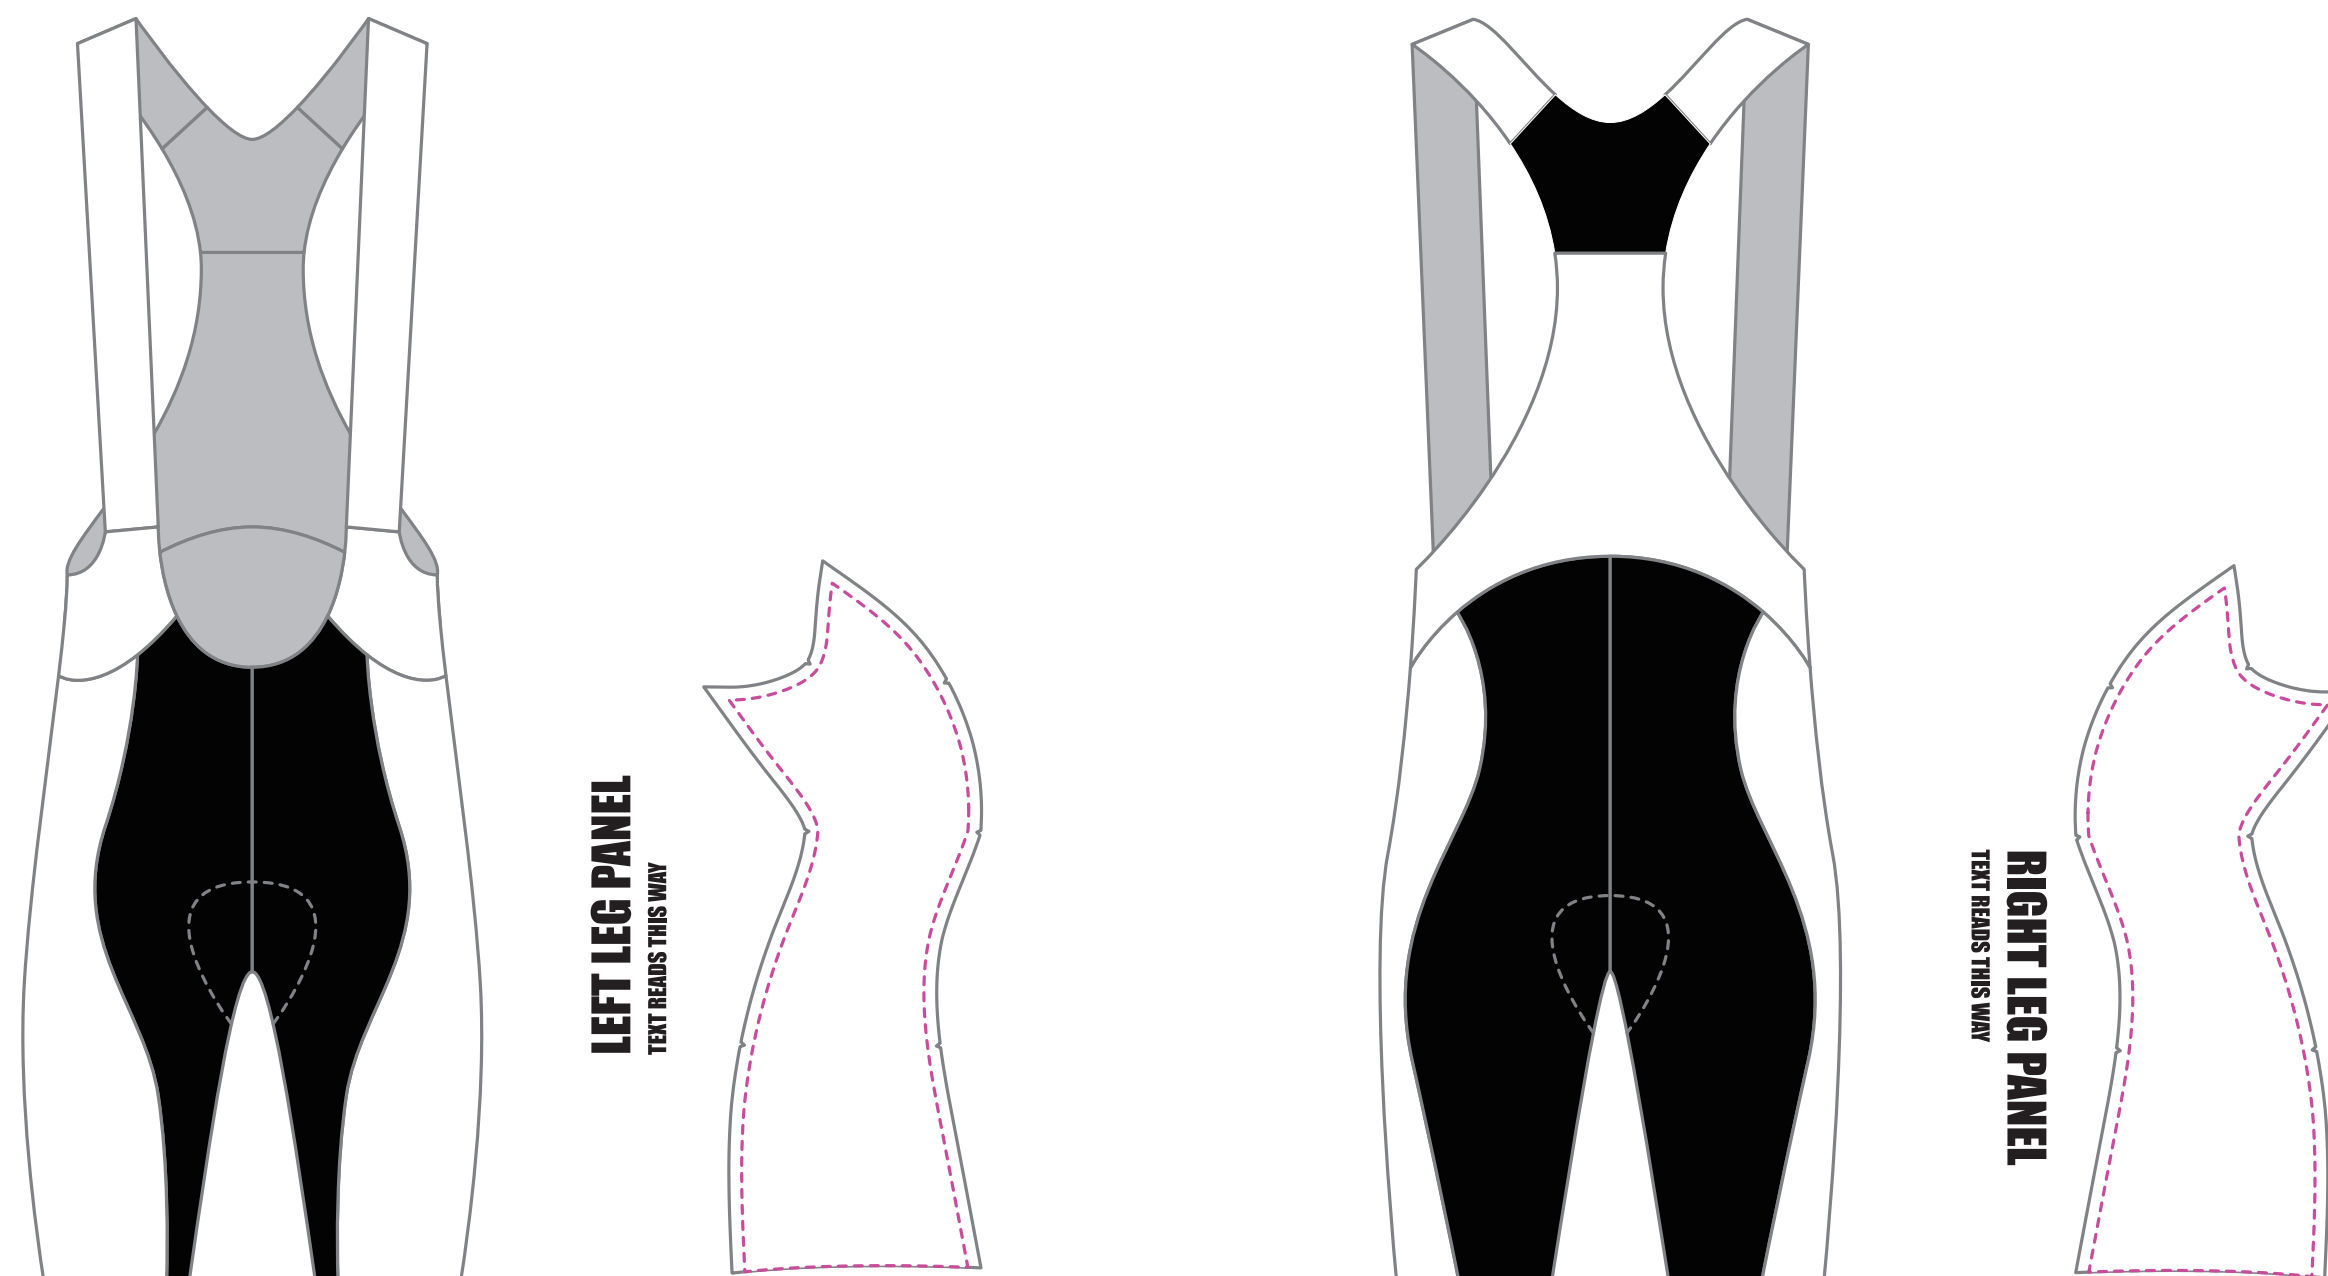

NAME: MEN'S BIB SHORTS

DATE:

ARTIST:

PRO

COLOR SWATCHES (PMS/CMYK)

- P0001
- P0002
- P0003
- P0004
- P0005
- P0006

ATTENTIONS

**COLORS ON SCREEN MAY BE DIFFERENT FROM COLORS ON ACTUAL FABRIC.
PLEASE REFERANCE A COMPANY COLOR PALETTE TO SEE A CLOSER REPRESENTATION.**