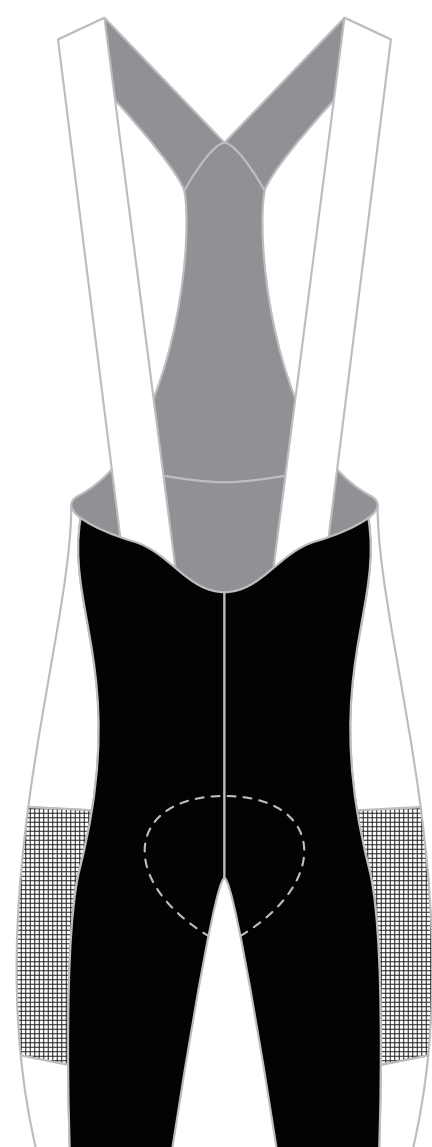

NAME: MEN'S CARGO BIB SHORTS

DATE:

ARTIST:

PRO

LEFT LEG PANEL
TEXT READS THIS WAY

POCKET

RIGHT LEG PANEL
TEXT READS THIS WAY

POCKET

COLOR SWATCHES (PMS/CMYK)

P0001

P0002

P0003

P0004

P0005

P0006

ATTENTIONS

**COLORS ON SCREEN MAY BE DIFFERENT FROM COLORS ON ACTUAL FABRIC.
PLEASE REFERANCE A COMPANY COLOR PALETTE TO SEE A CLOSER REPRESENTATION.**

V. 01