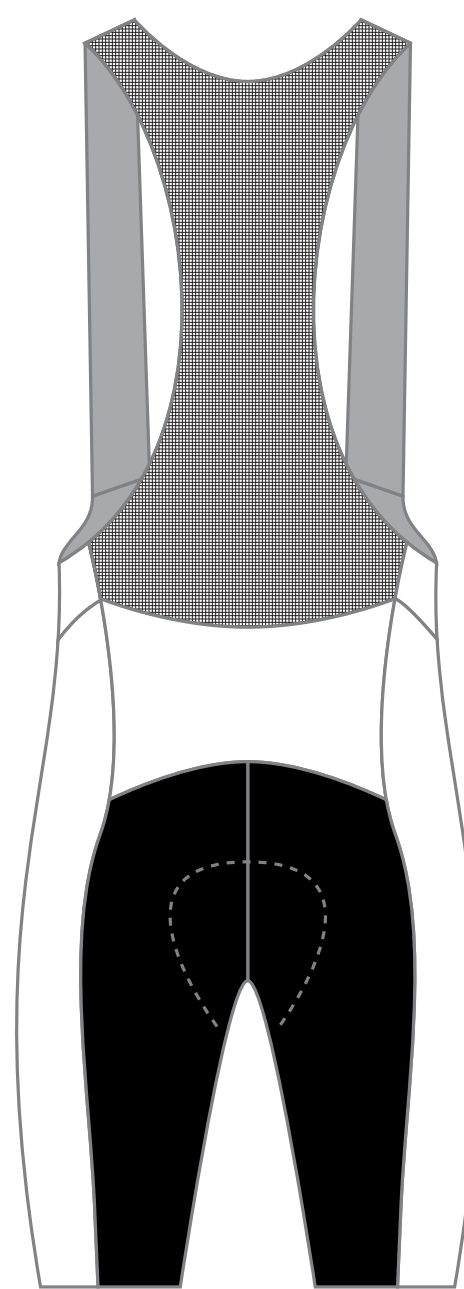

NAME: MEN'S BIB SHORTS

DATE:

ARTIST:

ULTRA

LEFT LEG PANEL
TEXT READS THIS WAY

RIGHT LEG PANEL
TEXT READS THIS WAY

COLOR SWATCHES (PMS/CMYK)

- P0001
- P0002
- P0003
- P0004
- P0005
- P0006

ATTENTIONS

**COLORS ON SCREEN MAY BE DIFFERENT FROM COLORS ON ACTUAL FABRIC.
PLEASE REFERANCE A COMPANY COLOR PALETTE TO SEE A CLOSER REPRESENTATION.**

V. 01