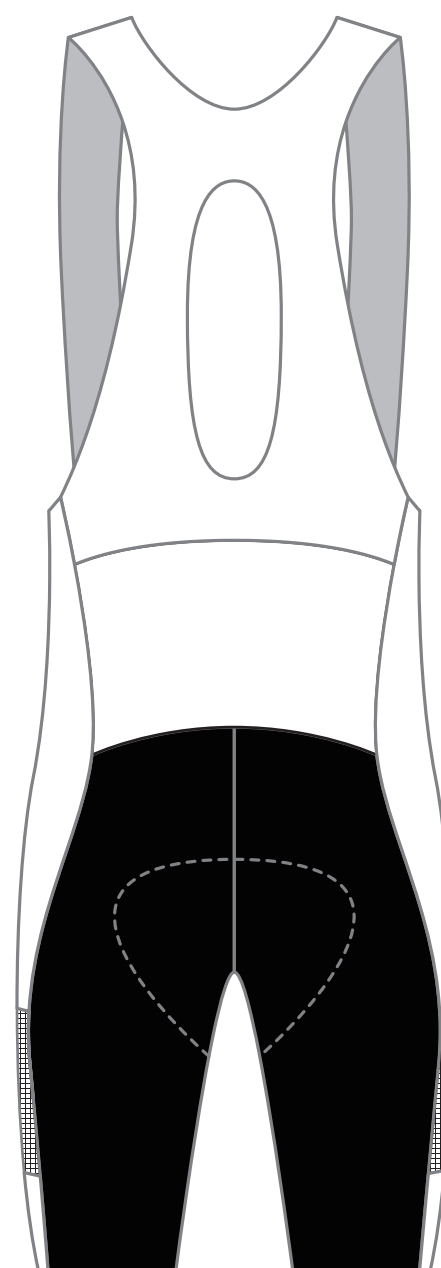

# NAME: MEN'S CARGO BIB SHORTS

DATE:

ARTIST:

ULTRA

LEFT LEG PANEL  
TEXT READS THIS WAY

POCKET

RIGHT LEG PANEL  
TEXT READS THIS WAY

POCKET

## COLOR SWATCHES (PMS/CMYK)

P0001

P0002

P0003

P0004

P0005

P0006

**ATTENTIONS**

**COLORS ON SCREEN MAY BE DIFFERENT FROM COLORS ON ACTUAL FABRIC.  
PLEASE REFERANCE A COMPANY COLOR PALETTE TO SEE A CLOSER REPRESENTATION.**

**V. 01**