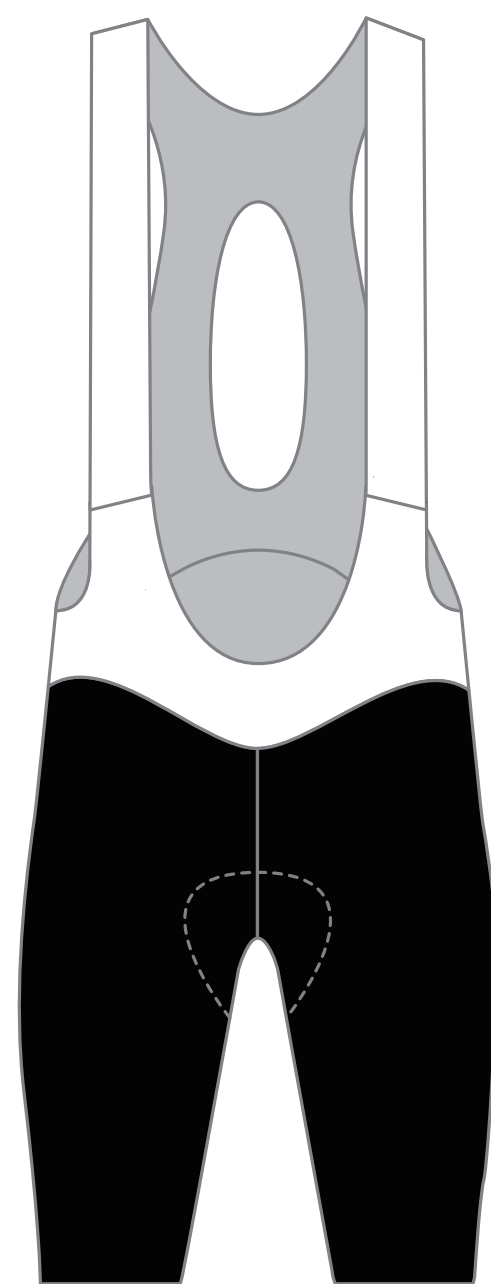

NAME: MEN'S BIB SHORTS

DATE:

ARTIST:

ULTRA

LEFT LEG PANEL
TEXT READS THIS WAY

RIGHT LEG PANEL
TEXT READS THIS WAY

COLOR SWATCHES
(PMS/CMYK)

ATTENTIONS

COLORS ON SCREEN MAY BE DIFFERENT FROM COLORS ON ACTUAL FABRIC.
PLEASE REFERANCE A COMPANY COLOR PALETTE TO SEE A CLOSER REPRESENTATION.

V. 01