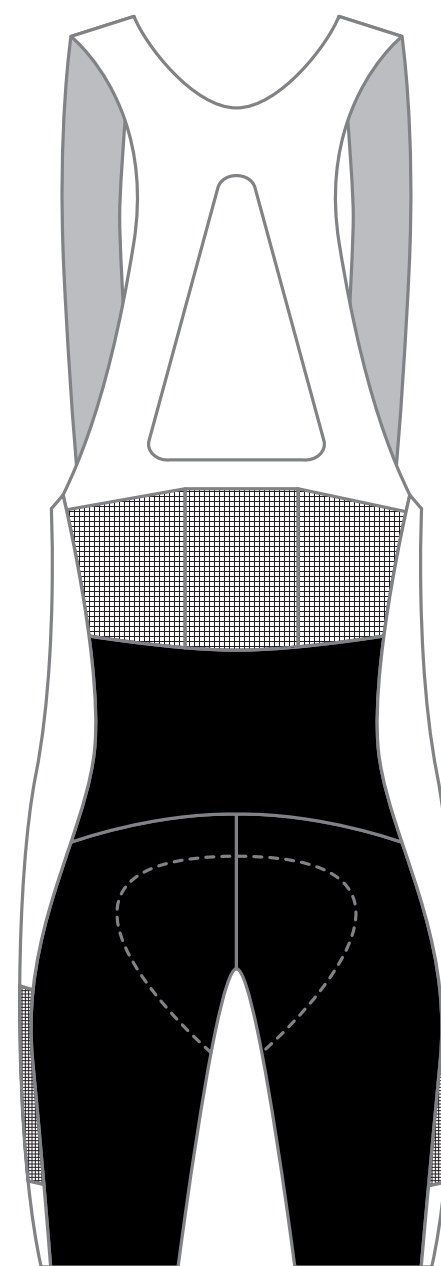

NAME: MEN'S CARGO BIB SHORTS

DATE:

ARTIST:

ULTRA

LEFT LEG PANEL
TEXT READS THIS WAY

RIGHT LEG PANEL
TEXT READS THIS WAY

COLOR SWATCHES (PMS/CMYK)

ATTENTIONS

**COLORS ON SCREEN MAY BE DIFFERENT FROM COLORS ON ACTUAL FABRIC.
PLEASE REFERANCE A COMPANY COLOR PALETTE TO SEE A CLOSER REPRESENTATION.**

V. 01