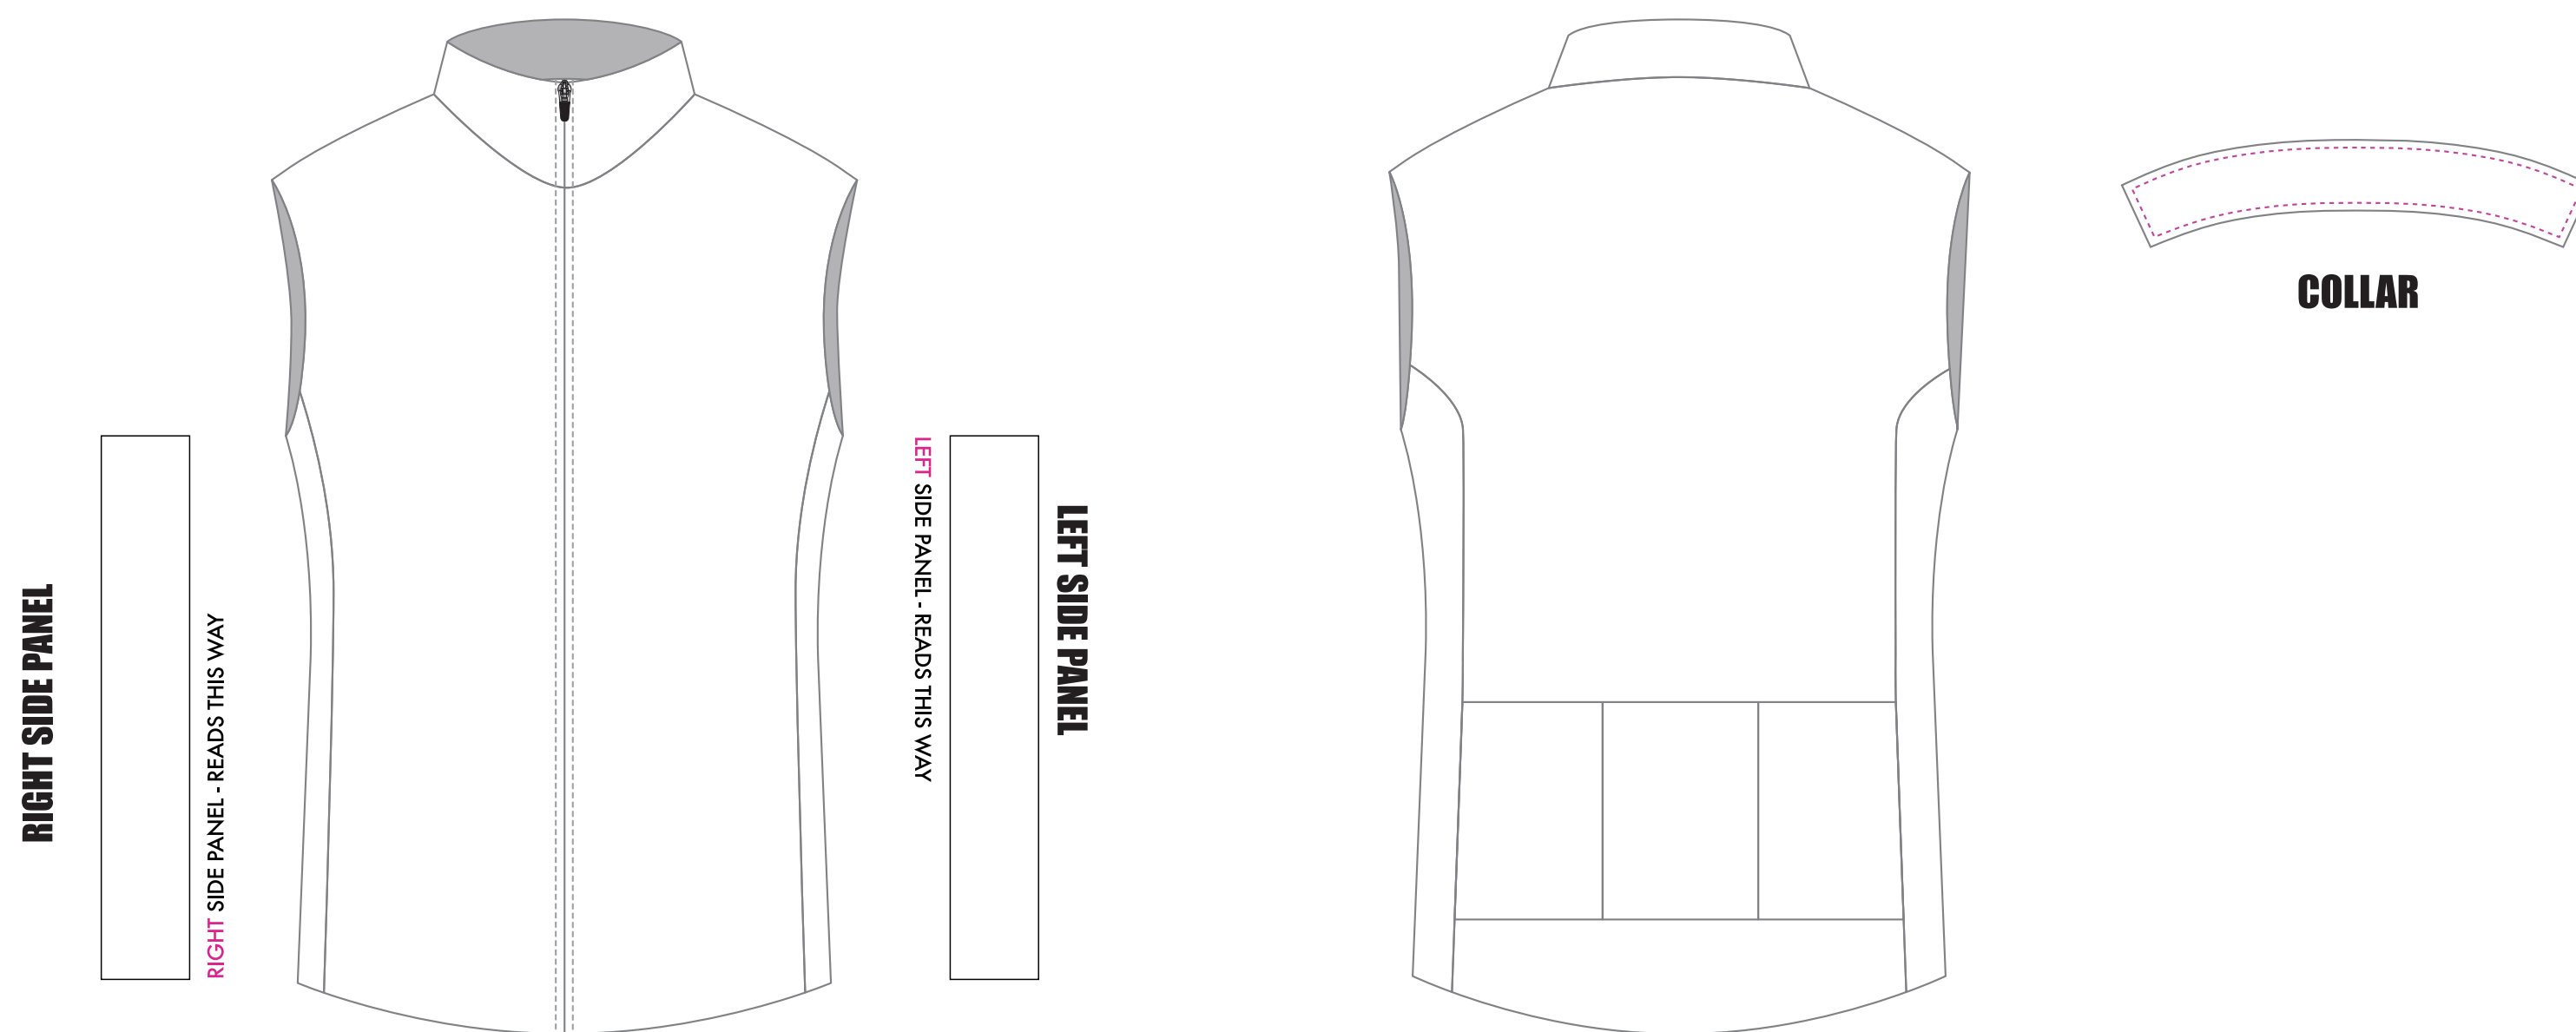

NAME: MEN'S CYCLING VEST

DATE:

ARTIST:

COLOR SWATCHES (PMS/CMYK)

- P0001
- P0002
- P0003
- P0004
- P0005
- P0006

ATTENTIONS

**COLORS ON SCREEN MAY BE DIFFERENT FROM COLORS ON ACTUAL FABRIC.
PLEASE REFERANCE A COMPANY COLOR PALETTE TO SEE A CLOSER REPRESENTATION.**