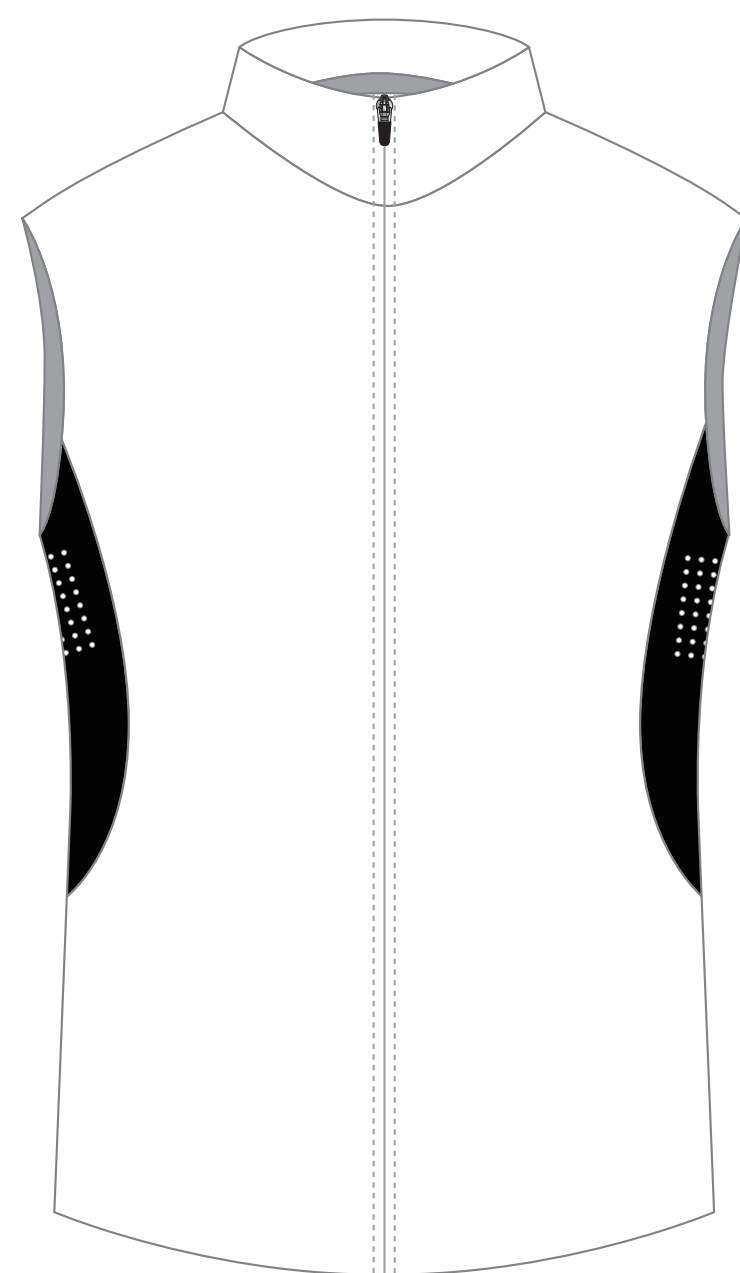

NAME: MEN'S CYCLING VEST

DATE:

ARTIST:

RIGHT SIDE PANEL

RIGHT SIDE PANEL - READS THIS WAY

LEFT SIDE PANEL - READS THIS WAY

COLLAR

LEFT SIDE PANEL