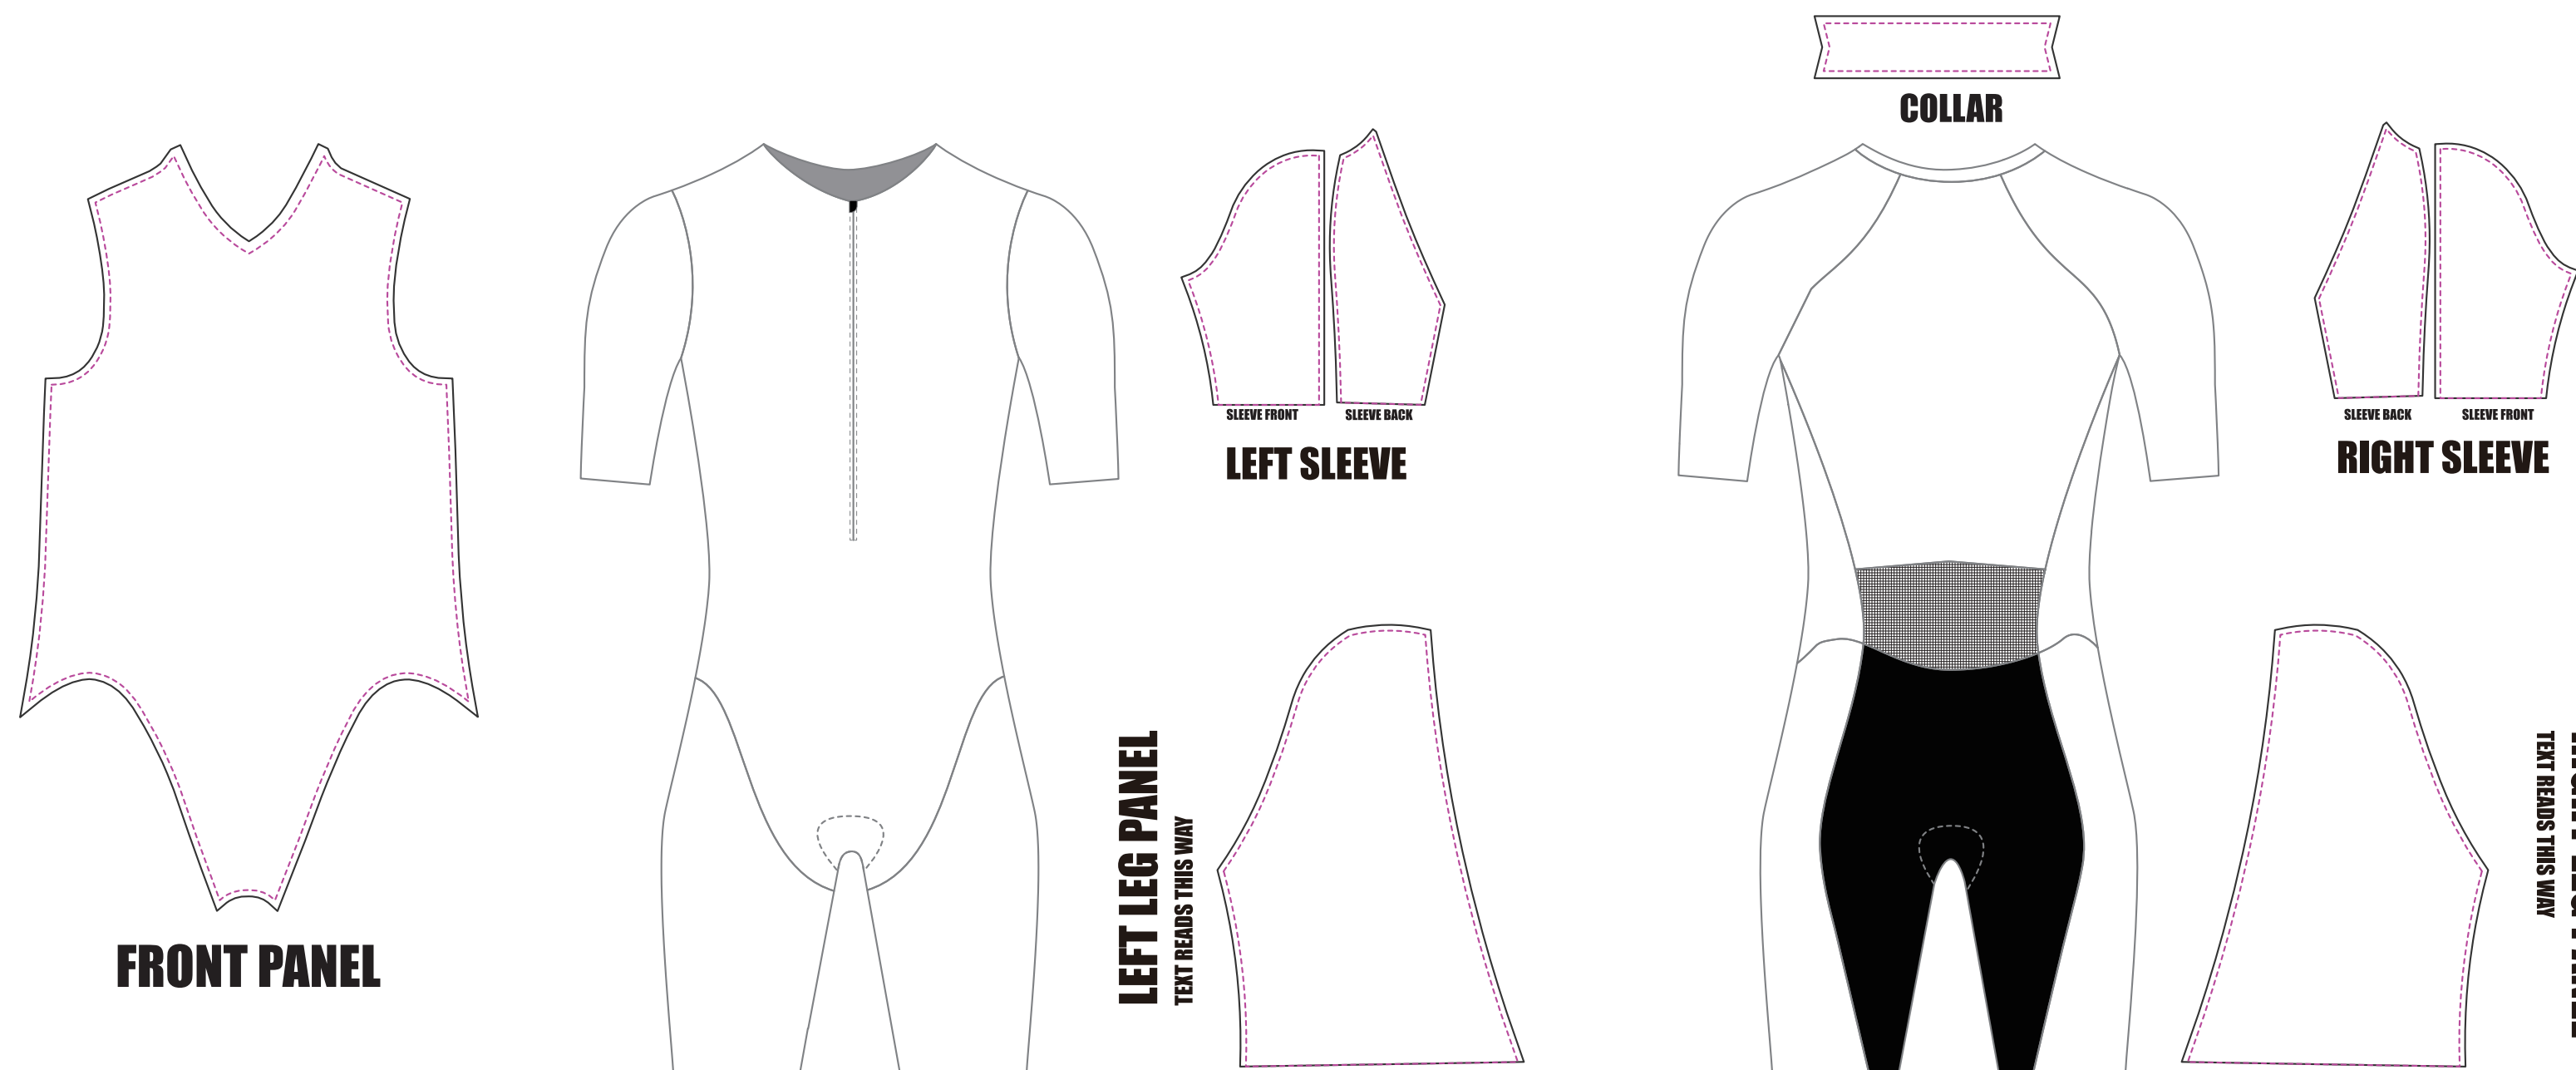

NAME: MEN'S SHORT SLEEVE SPEED SUIT

DATE:

ARTIST:

COLOR SWATCHES (PMS/CMYK)

- P0001
- P0002
- P0003
- P0004
- P0005
- P0006

ATTENTIONS

**COLORS ON SCREEN MAY BE DIFFERENT FROM COLORS ON ACTUAL FABRIC.
PLEASE REFERANCE A COMPANY COLOR PALETTE TO SEE A CLOSER REPRESENTATION.**

V. 01