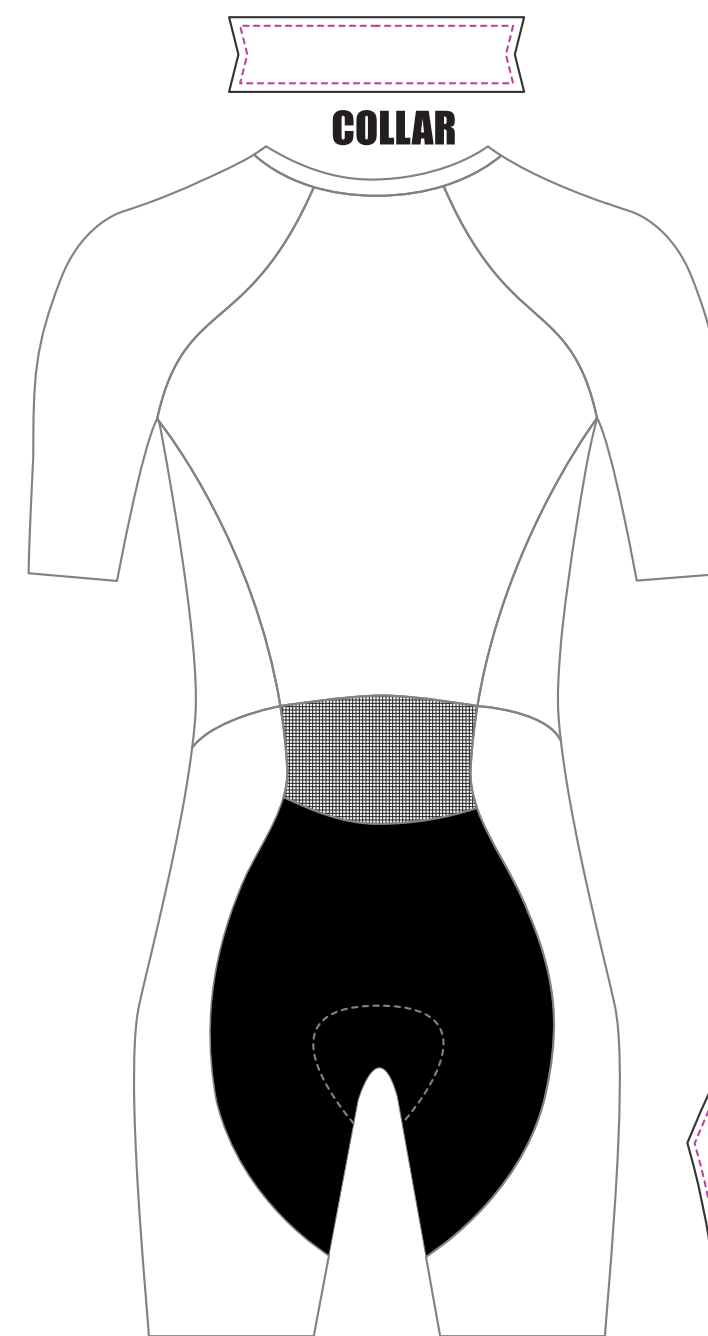

NAME: MEN'S SHORT SLEEVE SPEED SUIT

DATE:

ARTIST:

FRONT PANEL

SLEEVE FRONT SLEEVE BACK

LEFT SLEEVE

LEFT LEG PANEL
TEXT READS THIS WAY

COLLAR

SLEEVE BACK SLEEVE FRONT

RIGHT SLEEVE

RIGHT LEG PANEL
TEXT READS THIS WAY

COLOR SWATCHES (PMS/CMYK)

P0001

P0002

P0003

P0004