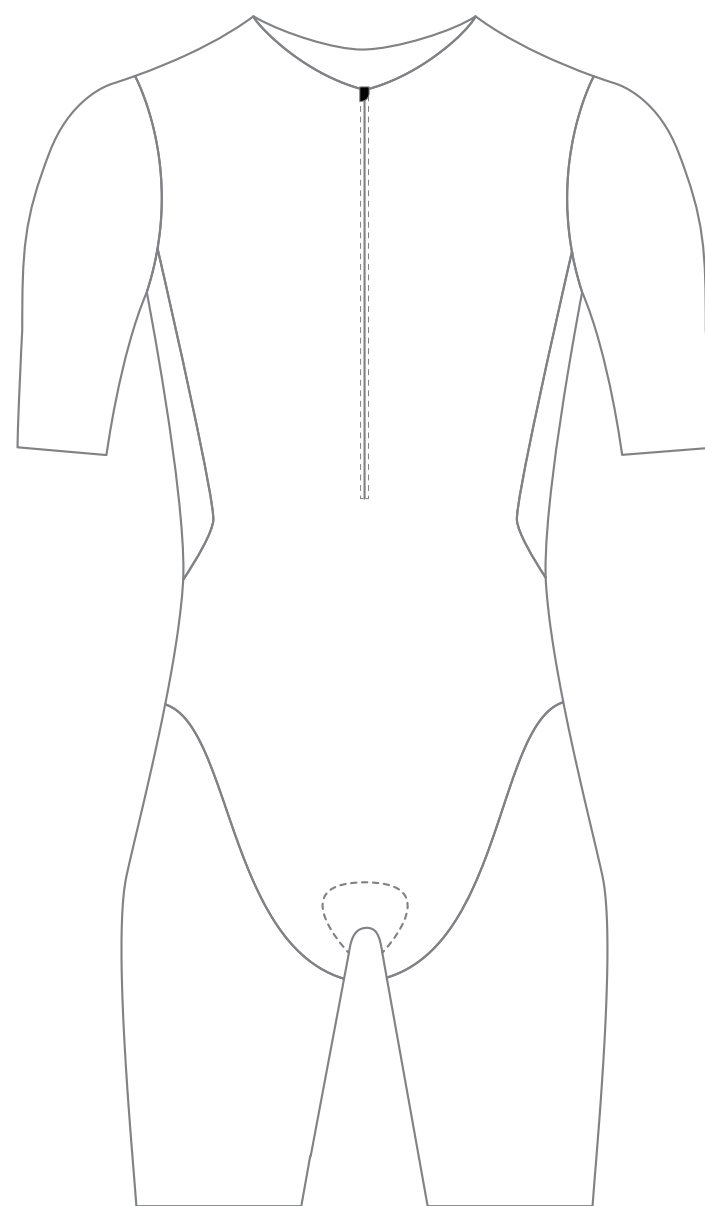

NAME: MEN'S SHORT SLEEVE SPEED SUIT

DATE:

ARTIST:

FRONT PANEL

SLEEVE FRONT SLEEVE BACK

LEFT SLEEVE

LEFT LEG PANEL
TEXT READS THIS WAY

COLLAR

SLEEVE BACK SLEEVE FRONT

RIGHT SLEEVE

RIGHT LEG PANEL
TEXT READS THIS WAY

COLOR SWATCHES (PMS/CMYK)

P0001

P0002

P0003

P0004